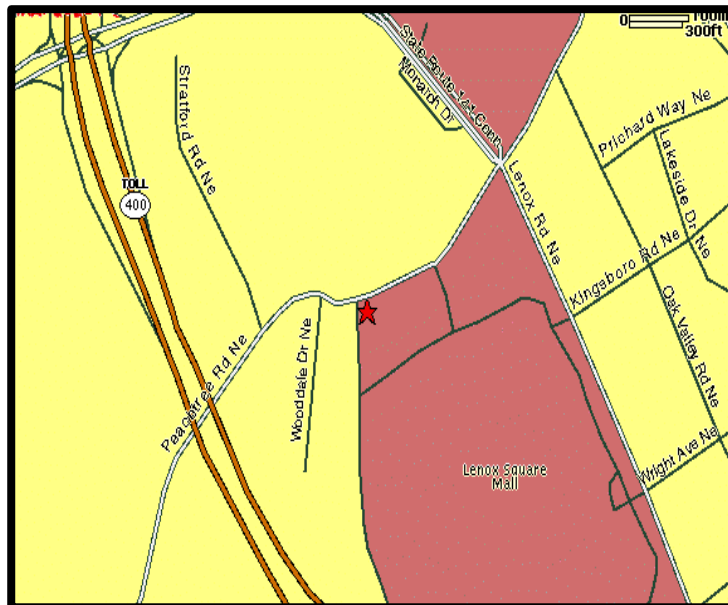

The Clubhouse Lenox Square
3393 Peachtree Rd, NE #3504
Atlanta, GA 30326
Phone: (404) 442-8891
<http://www.theclubhouse.com/locations.html>

Directions to The Clubhouse Lenox Square

The Clubhouse is located to the right of the Lenox Square main entrance; next to the valet parking.

From Hartsfield International Airport

Take I-85 North into downtown Atlanta where I-85 North will merge with I-75. When I-85 North and I-75 split, stay to the left on I-85 North. Follow the signs to Exit #87 (GA 400 North)

**Once on GA 400, take Exit #2 (Lenox Road/Buckhead). At the top of the exit, take a right on the Buckhead Loop and follow signs to Peachtree Road South. Take a right on Peachtree Road. The Lenox Square mall will be on your immediate left.

From Marietta, Chattanooga, Knoxville

I-75 South to I-285 East. Take I-285 East to Exit #27, GA 400 South (\$.50 Toll Road). Follow GA 400 to Exit #2 (Lenox Road/Buckhead). Take a left at the top of the exit on to the Buckhead Loop and follow signs to Peachtree Road South. At the intersection of Peachtree and Lenox Road, take a right on Peachtree Road. The Lenox Square mall will be on your immediate left.