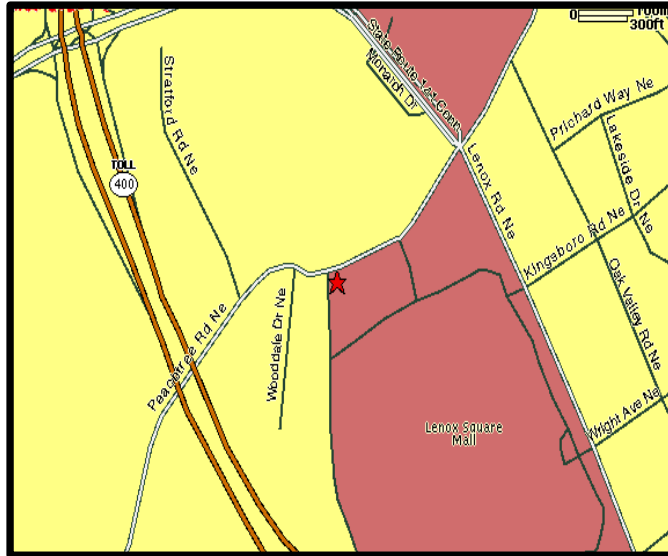

The Clubhouse Lenox Square
3393 Peachtree Rd, NE #3504
Atlanta, GA 30326
Phone: (404) 442-8891
<http://www.theclubhouse.com/locations.html>

Directions to The Clubhouse Lenox Square

The Clubhouse is located to the right of the Lenox Square main entrance; next to the valet parking.

From Hartsfield International Airport

Take I-85 North into downtown Atlanta where I-85 North will merge with I-75. When I-85 North and I-75 split, stay to the left on I-85 North. Follow the signs to Exit #87 (GA 400 North)

**Once on GA 400, take Exit #2 (Lenox Road/Buckhead). At the top of the exit, take a right on the Buckhead Loop and follow signs to Peachtree Road South. Take a right on Peachtree Road. The Lenox Square mall will be on your immediate left.

From Marietta, Chattanooga, Knoxville

I-75 South to I-285 East. Take I-285 East to Exit #27, GA 400 South (\$.50 Toll Road). Follow GA 400 to Exit #2 (Lenox Road/Buckhead). Take a left at the top of the exit on to the Buckhead Loop and follow signs to Peachtree Road South. At the intersection of Peachtree and Lenox Road, take a right on Peachtree Road. The Lenox Square mall will be on your immediate left.